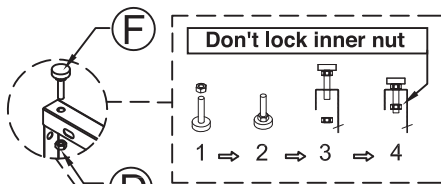

H x1

1

2

3

4

5

Thread the lower nut to adjust feet height

Metal Planter Cube 50