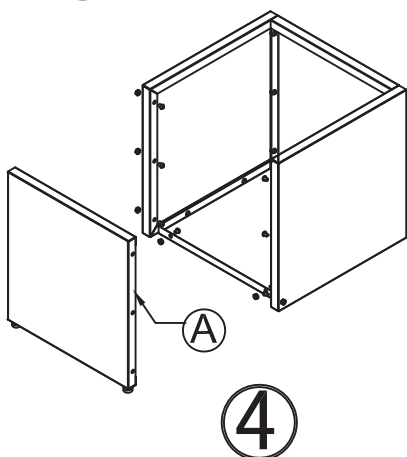

H x1

1

2

3

4

5

Thread the lower nut to adjust feet height

Metal Planter Cube 50

50x50x50 cm

Herstera Garden S.L.

Barcelona, Spain

www.herstera.com