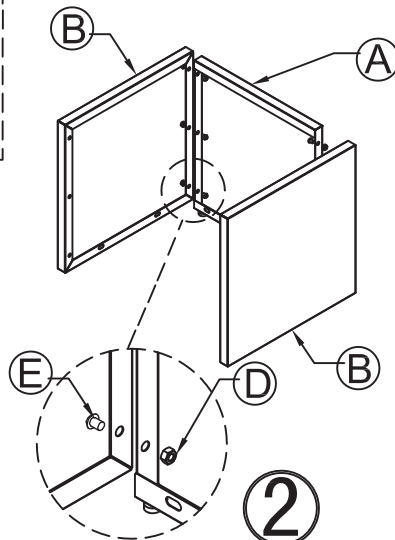

H x1

1

2

3

4

5

Thread the lower nut to adjust feet height

Metal Planter Cube 50