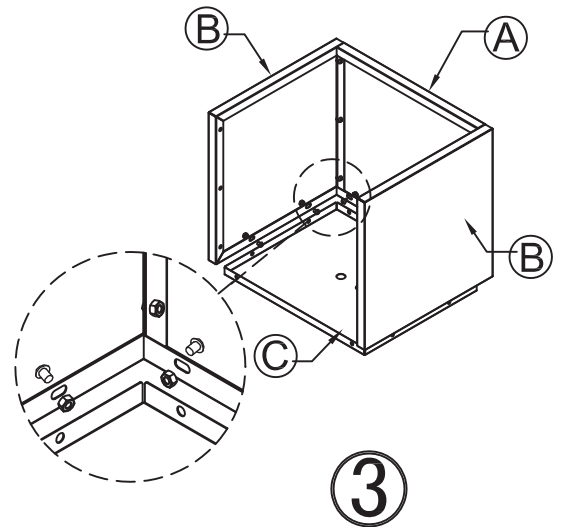

H x1

1

2

3

4

5

Thread the lower nut to adjust feet height

Metal Planter Cube 50