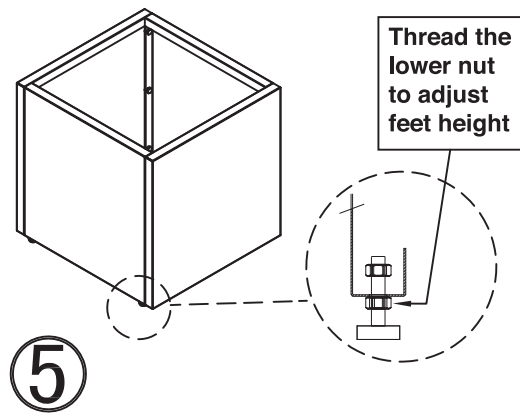

H x1

1

2

3

4

5

Thread the lower nut to adjust feet height

Metal Planter Cube 50

50x50x50 cm

Herstera Garden S.L.

Barcelona, Spain

www.herstera.com