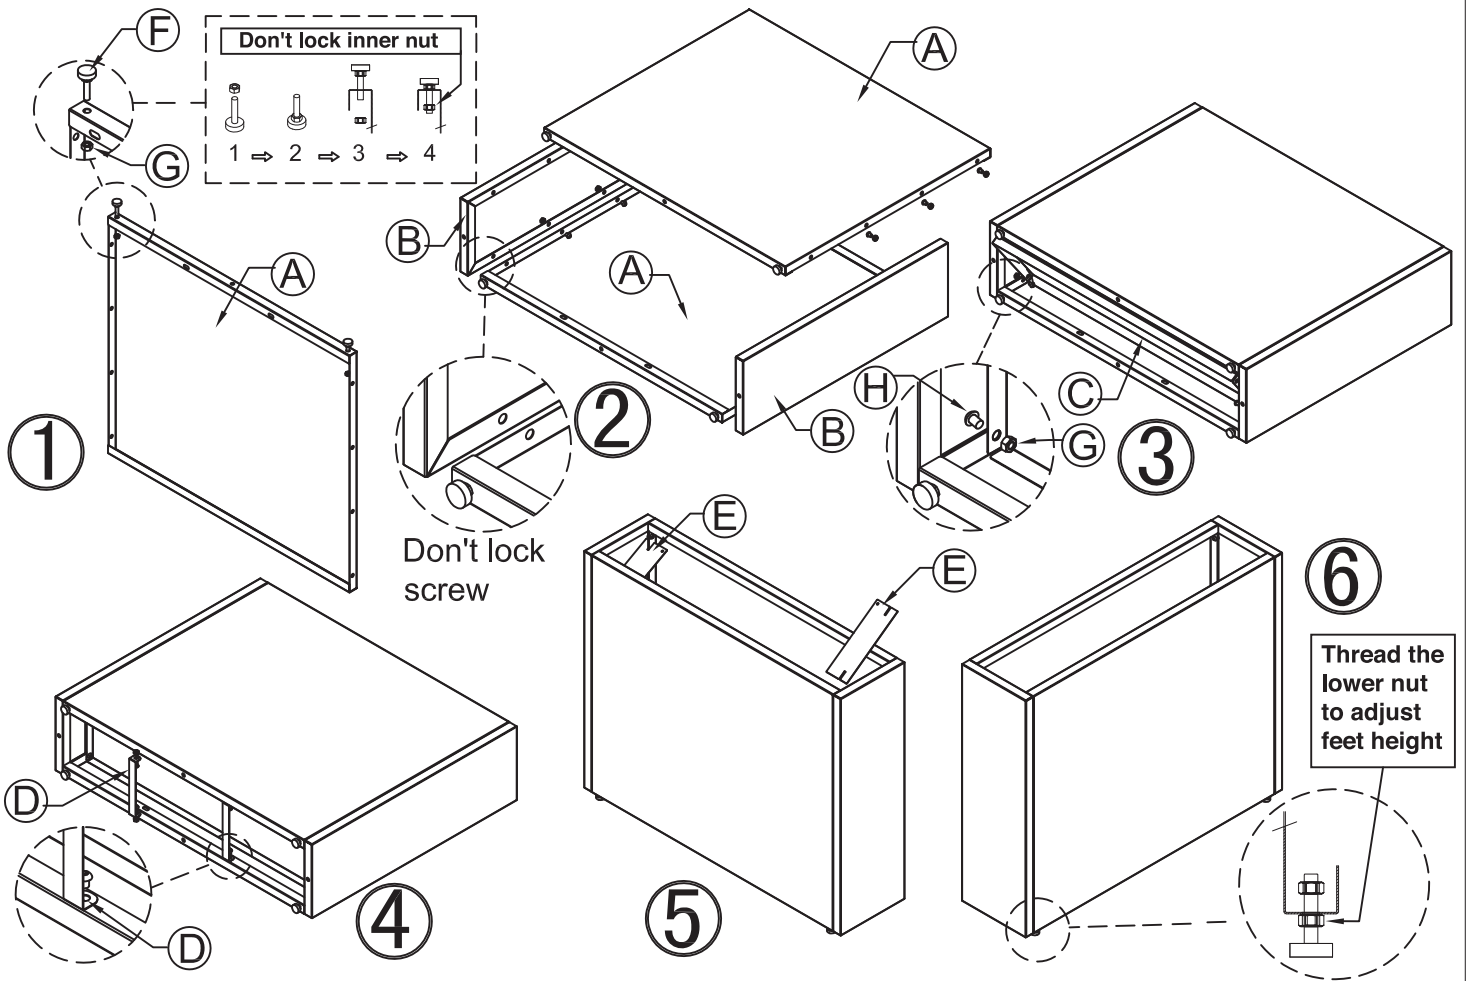

(H) x20

(I) x1

(J) x1

Metal Planter ∞ Divider 25

100x25x80 cm

Herstera Garden S.L.

Barcelona, Spain

www.herstera.com